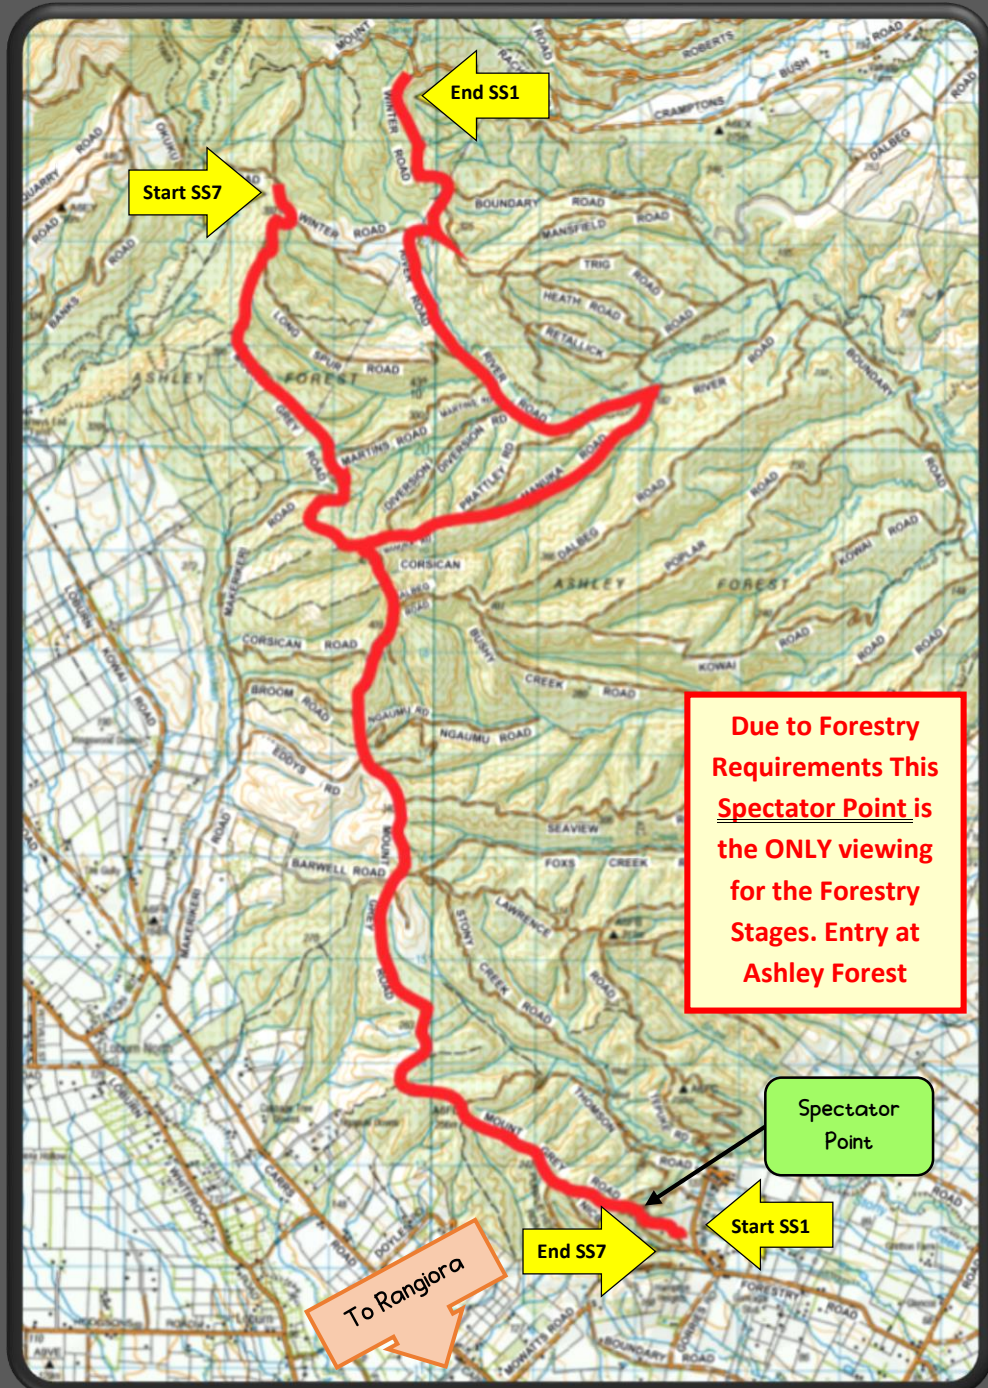

#### SS3 – RD Petroleum

Leamington Kaiwara	29.46kms	12.12pm
--------------------	----------	---------

#### SS4 – Brian James Trailers

Sinclair	4.43kms	12.52pm
----------	---------	---------

Service 3: Cheviot – 1.01pm

#### SS5 – CHCH Painting & Decorating

Blythe Valley	28.88kms	2.09pm
---------------	----------	--------

Service 4: Amberley – 3.22pm

#### SS7 – The Flooring Warehouse

Ashley Forest	13.8kms	16.46pm
---------------	---------	---------

Tour to Lone Star – 5.54pm

**Please respect our FORESTS and COUNTRYSIDE**

Cause no damage, leave **NO** rubbish, and light no fires