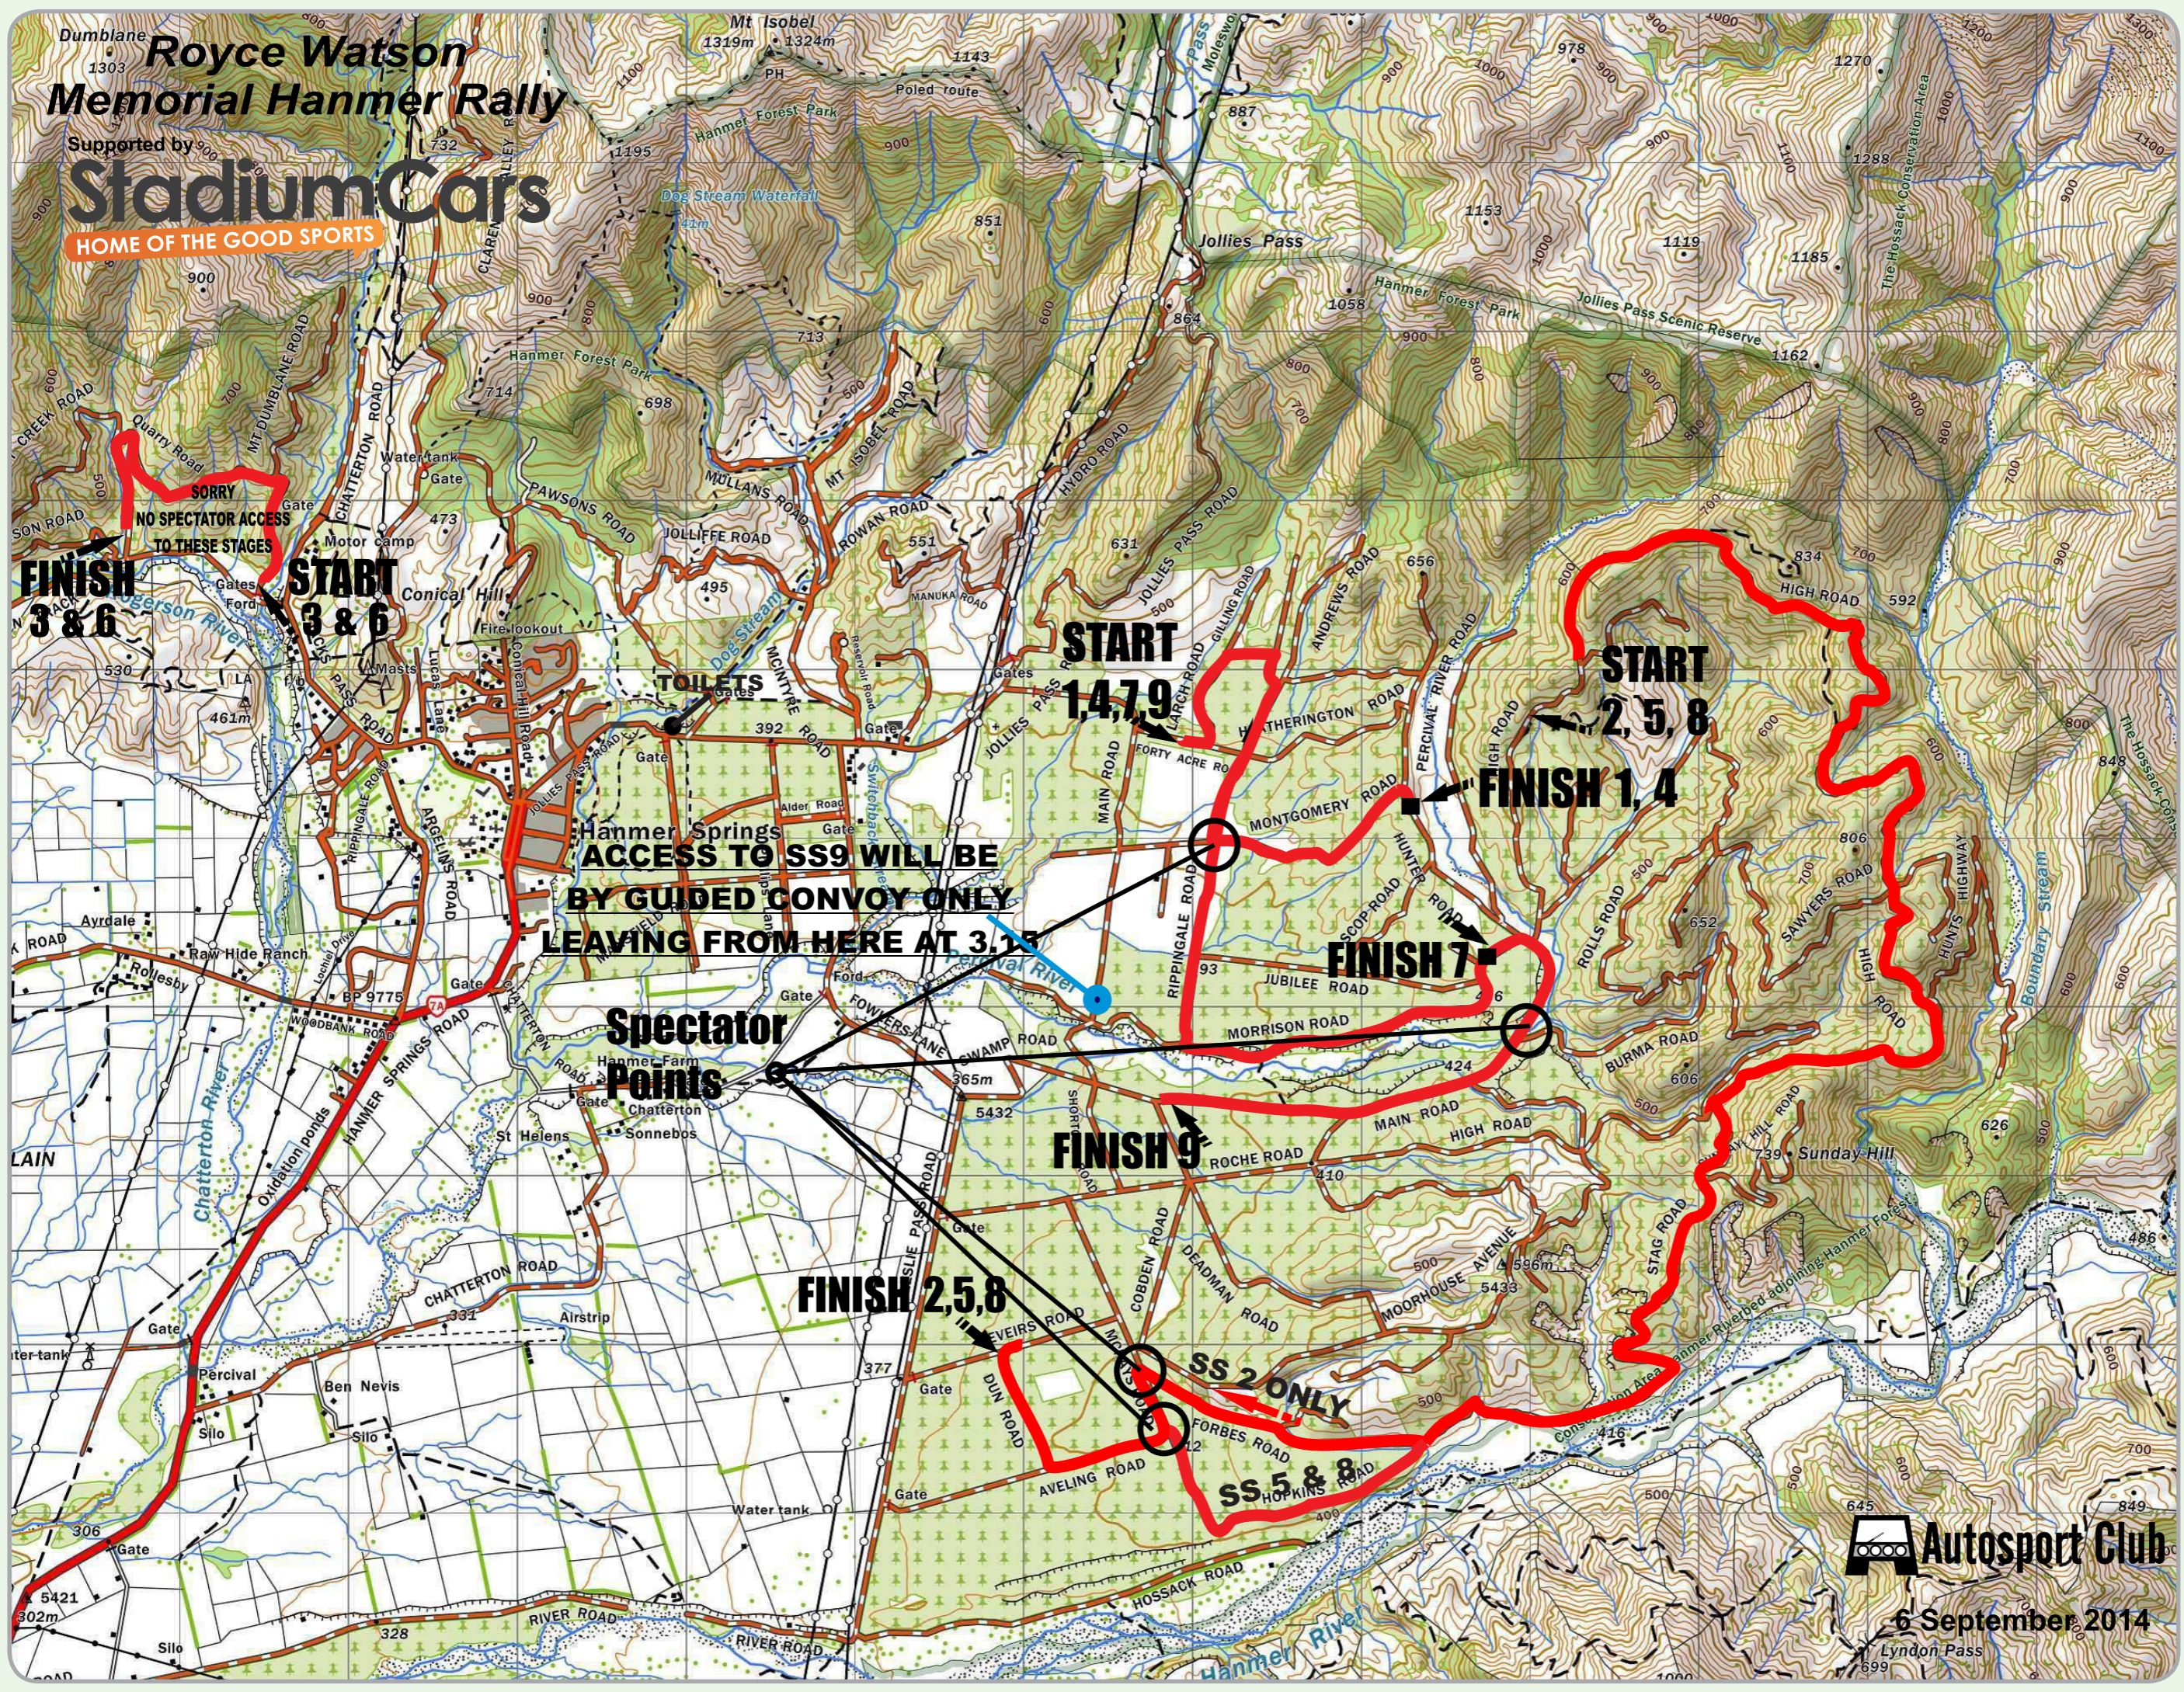

Royce Watson Memorial Hammer Rally

Supported by
StadiumCars
HOME OF THE GOOD SPORTS

ACCESS TO SS9 WILL BE BY GUIDED CONVOY ONLY LEAVING FROM HERE AT 3.15

Spectator Points

Autosport Club

6 September 2014

STAY SAFE

Rallying can be dangerous and spectators are advised that they watch at their own risk.

Study these diagrams. The orange areas indicate PROHIBITED AREAS where it could be dangerous to stand. Do not go there as this could cause delays or the cancellation of stages.

STAGE	STAGE SPONSOR	DISTANCE	START TIME
Saturday 6 September			
SS 1	Blues Automotive	3.86km	10.10am
SS 2	RDL Performance	16.91km	10.35am
SS 3	Palmside Auto	2.54km	11.55am
SS 4	Super Karts Indoor Raceway	3.86km	12.20pm
SS 5	ExTel Communications	16.74km	12.35pm
SS 6	NZCVs	2.53km	1.55pm
SS 7	Import Parts Specialist	5.68km	2.20pm
SS 8	Palmside NZ	16.74km	2.40pm
SS 9	Magnum Motorsport	9.03km	4.00pm

SPECTATORS MAP

Royce Watson Memorial Hanmer Rally 2014

SUPPORTED BY